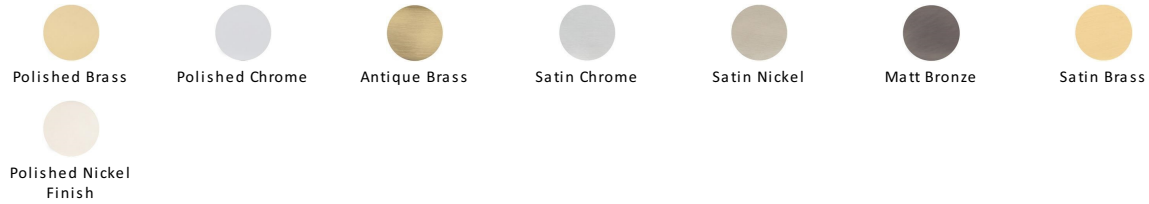

Henley Traditional Cabinet Pull Handle

C3960 203-AT

Heritage Brass Cabinet Pull Henley Traditional Design 203mm CTC Antique Brass Finish

Material:
Solid Brass

Finish:
Antique Brass

Available Finishes

Available Sizes

With russet hues and a brass undertone, this variation on brass retains a warm and mellow character but adds age and maturity by highlighting the variance of shades making each piece both alluring and unique.