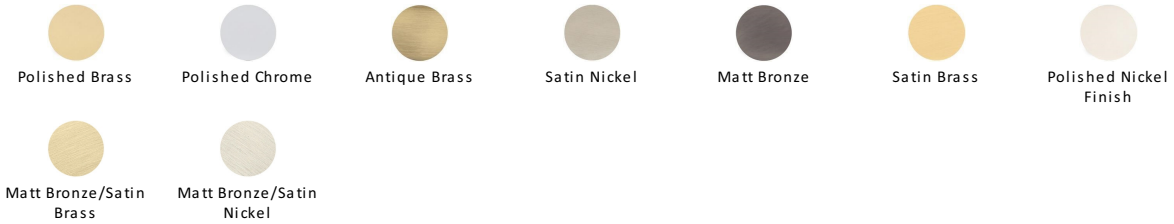

Disc Cabinet Knob With Base

C3885 38-BSN

Heritage Brass Cabinet Knob Disc Design with Base 38mm Matt Bronze / Satin Nickel finish

Material:
Solid Brass

Finish:
Matt Bronze/Satin Nickel

Available Finishes

Available Sizes