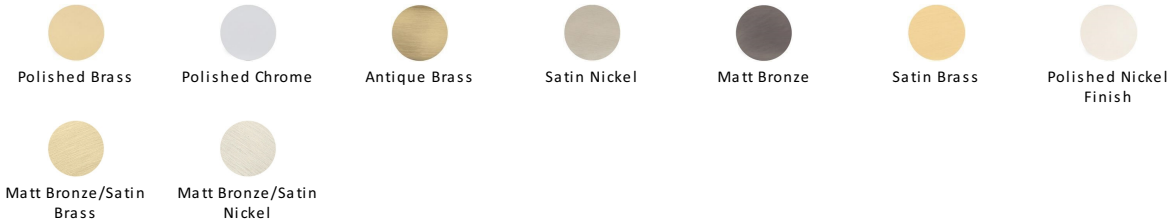

Disc Cabinet Knob With Base

C3885 38-BSB

Heritage Brass Cabinet Knob Disc Design with Base 38mm Matt Bronze / Satin Brass finish

Material:
Solid Brass

Finish:
Matt Bronze/Satin Brass

Available Finishes

Available Sizes