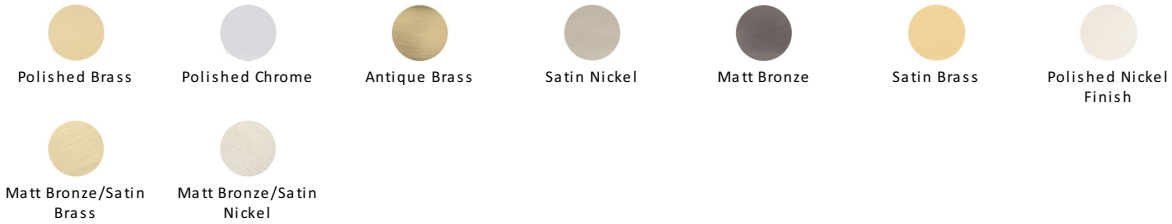

Knurled Disc Cabinet Knob with Rose

C3882 38-SB

Heritage Brass Cabinet Knob Knurled Disc Design with Rose 38mm Satin Brass finish

Material:
Solid Brass

Finish:
Satin Brass

Available Finishes

Available Sizes

Product Dimensions (All dimensions are in millimeters unless otherwise indicated)

Projection 31 **Maximum Diameter** 38 **Base** 20

About the Finish

Satin Brass

A modern alternative to the traditional polished brass, this attractive brushed texture beautifully mellows and adds warmth to both a traditional and a soft contemporary décor.