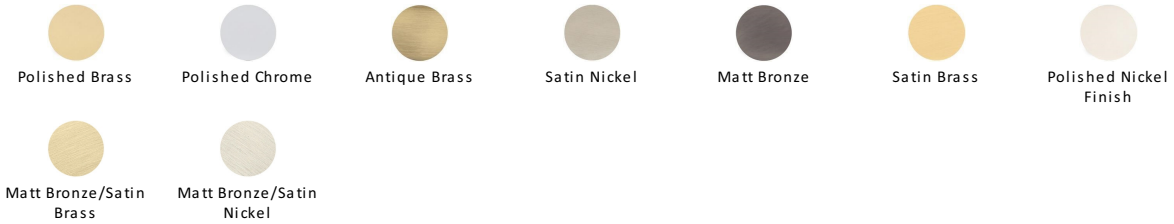

Knurled Disc Cabinet Knob with Rose

C3882 38-PNF

Heritage Brass Cabinet Knob Knurled Disc Design with Rose 38mm Polished Nickel finish

Material:
Solid Brass

Finish:
Polished Nickel Finish

Available Finishes

Available Sizes

Product Dimensions (All dimensions are in millimeters unless otherwise indicated)

Projection 31 **Maximum Diameter** 38 **Base** 20

About the Finish

Polished Nickel Finish

With its subtle golden hue this is a mellow alternative to polished chrome. The finish is not coated and will oxidise naturally. If not regularly buffed with a soft cloth this finish will subtly change over time by taking on an aged patina.