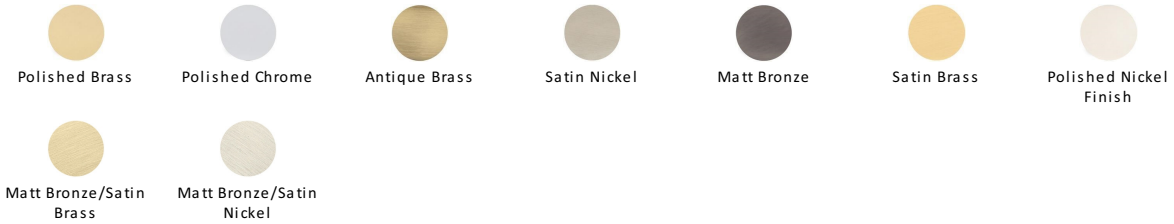

## Knurled Disc Cabinet Knob with Rose

C3882 38-PC

Heritage Brass Cabinet Knob Knurled Disc Design with Rose 38mm Polished Chrome finish

**Material:**  
Solid Brass

**Finish:**  
Polished Chrome

### Available Finishes

### Available Sizes

#### Polished Chrome

A bold, contemporary finish; low maintenance and easy to clean. The mirror effect reflects light and colour and will complement any colour scheme