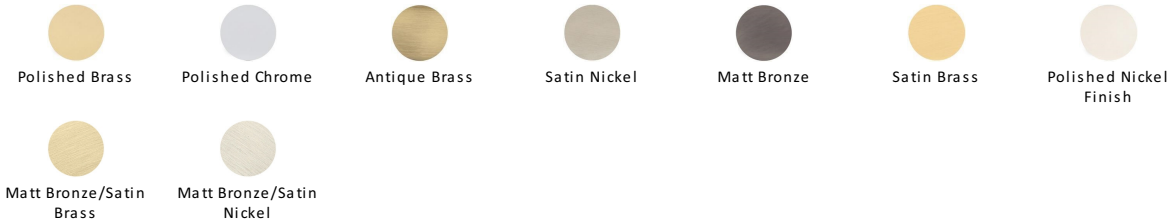

## Knurled Disc Cabinet Knob with Rose

C3882 38-MB

Heritage Brass Cabinet Knob Knurled Disc Design with Rose 38mm Matt Bronze finish

**Material:**  
Solid Brass

**Finish:**  
Matt Bronze

### Available Finishes

### Available Sizes

### About the Finish

**Matt Bronze**

An aged finish on brass creating a vintage appearance, yet one that also looks outstanding in contemporary schemes. Over a period of time the bronze colour will lighten along any edges and surfaces that are frequently touched and create a naturally aged appearance highlighting frequently touched areas and exposing the brass below.