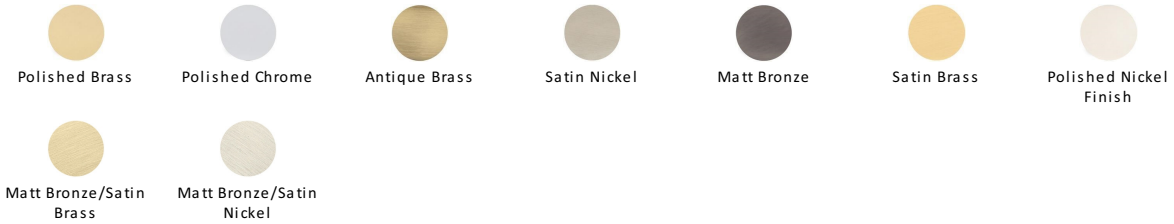

## Knurled Disc Cabinet Knob with Rose

C3882 38-BSN

Heritage Brass Cabinet Knob Knurled Disc Design with Rose 38mm Matt Bronze/Satin Nickel finish

**Material:**  
Solid Brass

**Finish:**  
Matt Bronze/Satin Nickel

### Available Finishes

### Available Sizes