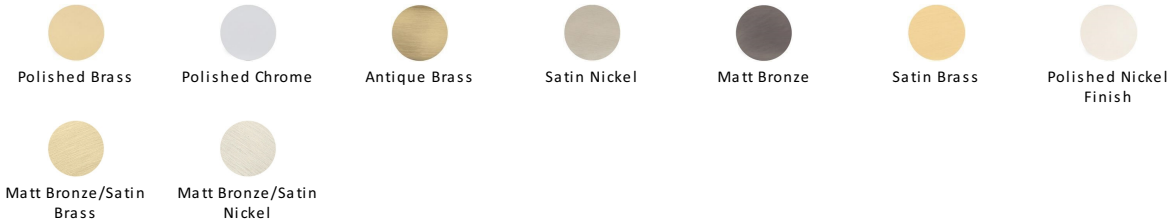

Knurled Disc Cabinet Knob with Rose

C3882 38-BSB

Heritage Brass Cabinet Knob Knurled Disc Design with Rose 38mm Matt Bronze/Satin Brass finish

Material:
Solid Brass

Finish:
Matt Bronze/Satin Brass

Available Finishes