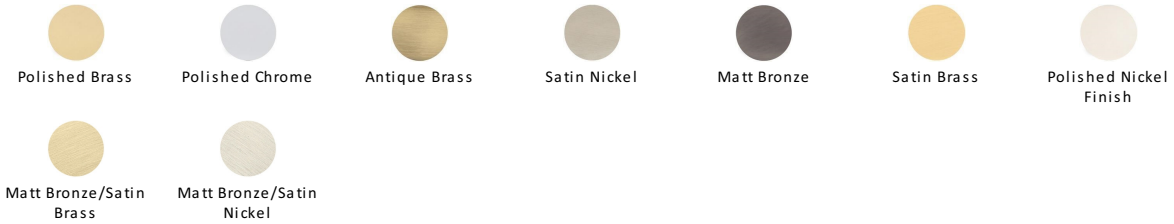

Knurled Disc Cabinet Knob with Rose

C3882 38-AT

Heritage Brass Cabinet Knob Knurled Disc Design with Rose 38mm Antique Brass finish

Material:
Solid Brass

Finish:
Antique Brass

Available Finishes

Available Sizes

Product Dimensions (All dimensions are in millimeters unless otherwise indicated)

Projection 31 **Maximum Diameter** 38 **Base** 20

About the Finish

Antique Brass

With russet hues and a brass undertone, this variation on brass retains a warm and mellow character but adds age and maturity by highlighting the variance of shades making each piece both alluring and unique.