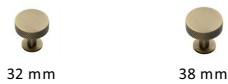

Knurled Disc Cabinet Knob with Rose

C3882 38-AT

Heritage Brass Cabinet Knob Knurled Disc Design with Rose 38mm Antique Brass finish

Material:
Solid Brass

Finish:
Antique Brass

Available Finishes

Available Sizes

Product Dimensions (All dimensions are in millimeters unless otherwise indicated)

Projection 31 **Maximum Diameter** 38 **Base** 20

About the Finish

Antique Brass

With russet hues and a brass undertone, this variation on brass retains a warm and mellow character but adds age and maturity by highlighting the variance of shades making each piece both alluring and unique.