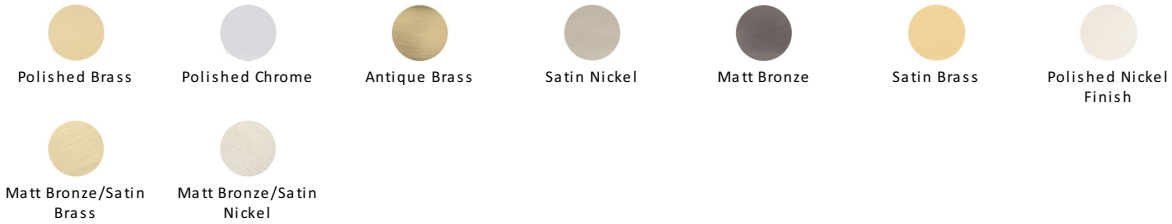

Knurled Disc Cabinet Knob with Rose

C3882 32-SB

Heritage Brass Cabinet Knob Knurled Disc Design with Rose 32mm Satin Brass finish

Material:
Solid Brass

Finish:
Satin Brass

Available Finishes

Available Sizes

Product Dimensions (All dimensions are in millimeters unless otherwise indicated)

Projection 31 **Maximum Diameter** 32 **Base** 20

About the Finish

Satin Brass

A modern alternative to the traditional polished brass, this attractive brushed texture beautifully mellows and adds warmth to both a traditional and a soft contemporary décor.