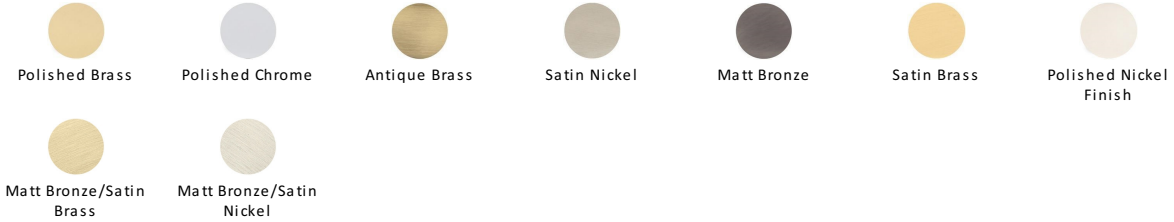

Knurled Disc Cabinet Knob with Rose

C3882 32-PC

Heritage Brass Cabinet Knob Knurled Disc Design with Rose 32mm Polished Chrome finish

Material:
Solid Brass

Finish:
Polished Chrome

Available Finishes

Available Sizes

Product Dimensions (All dimensions are in millimeters unless otherwise indicated)

Projection 31 **Maximum Diameter** 32 **Base** 20

About the Finish

Polished Chrome

A bold, contemporary finish; low maintenance and easy to clean. The mirror effect reflects light and colour and will complement any colour scheme