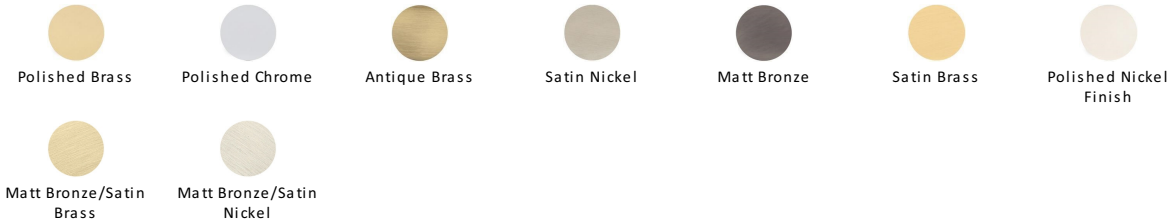

## Knurled Disc Cabinet Knob with Rose

C3882 32-BSN

Heritage Brass Cabinet Knob Knurled Disc Design with Rose 32mm Matt Bronze/Satin Nickel finish

**Material:**  
Solid Brass

**Finish:**  
Matt Bronze/Satin Nickel

### Available Finishes

### Available Sizes