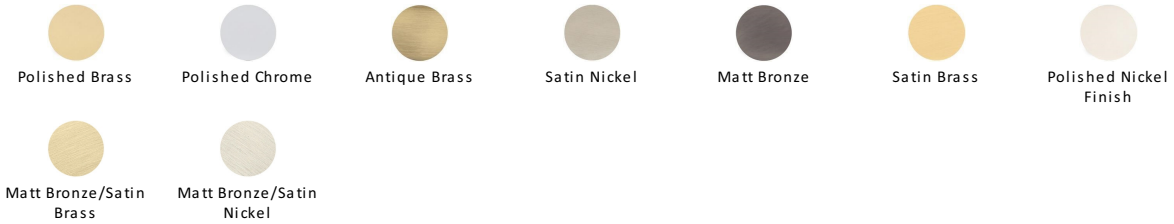

## Knurled Disc Cabinet Knob with Rose

C3882 32-BSB

Heritage Brass Cabinet Knob Knurled Disc Design with Rose 32mm Matt Bronze/Satin Brass finish

**Material:**  
Solid Brass

**Finish:**  
Matt Bronze/Satin Brass

### Available Finishes

### Available Sizes