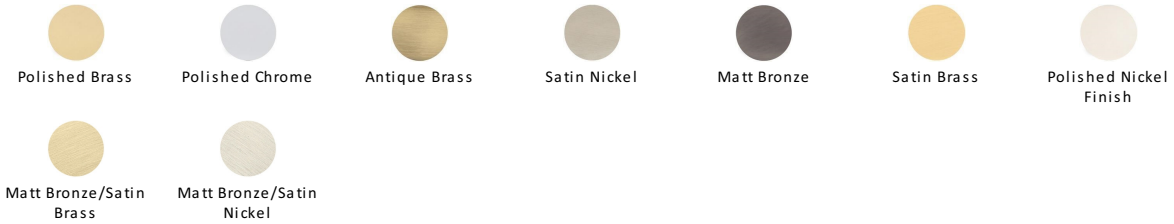

Knurled Disc Cabinet Knob with Rose

C3882 32-BSB

Heritage Brass Cabinet Knob Knurled Disc Design with Rose 32mm Matt Bronze/Satin Brass finish

Material:
Solid Brass

Finish:
Matt Bronze/Satin Brass

Available Finishes