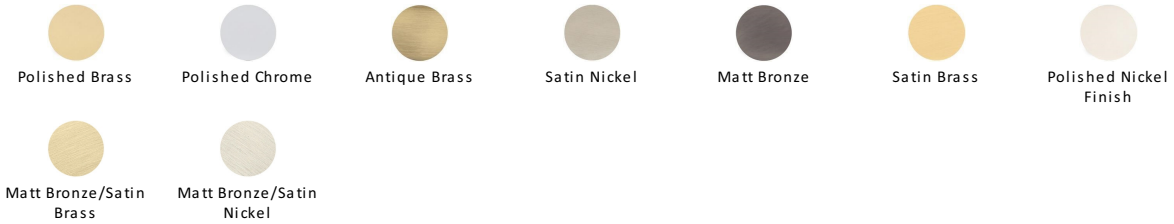

Domed Disc Cabinet Knob with Rose

C3878 38-SN

Heritage Brass Cabinet Knob Domed Disc Design with Rose 38mm Satin Nickel finish

Material:
Solid Brass

Finish:
Satin Nickel

Available Finishes

Available Sizes

Product Dimensions (All dimensions are in millimeters unless otherwise indicated)

Projection 34 **Maximum Diameter** 38 **Base** 20

About the Finish

Satin Nickel

With its honeyed grey tone created by brushed nickel plating on brass, this finish closely matches Stainless Steel but offers a warm and subtle alternative which is popular in traditional and modern décors.