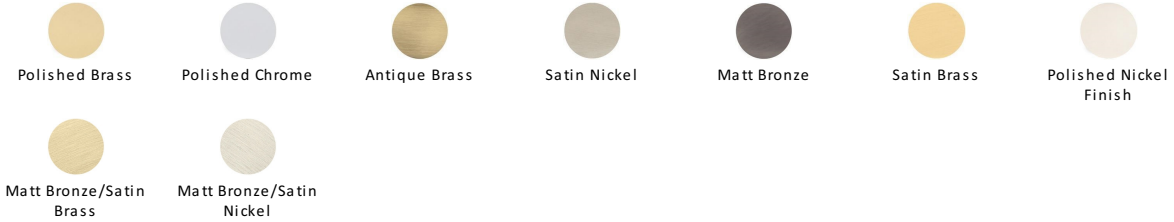

Domed Disc Cabinet Knob with Rose

C3878 38-SN

Heritage Brass Cabinet Knob Domed Disc Design with Rose 38mm Satin Nickel finish

Material:
Solid Brass

Finish:
Satin Nickel

Available Finishes

Available Sizes

Product Dimensions (All dimensions are in millimeters unless otherwise indicated)

Projection 34 **Maximum Diameter** 38 **Base** 20

About the Finish

Satin Nickel

With its honeyed grey tone created by brushed nickel plating on brass, this finish closely matches Stainless Steel but offers a warm and subtle alternative which is popular in traditional and modern décors.