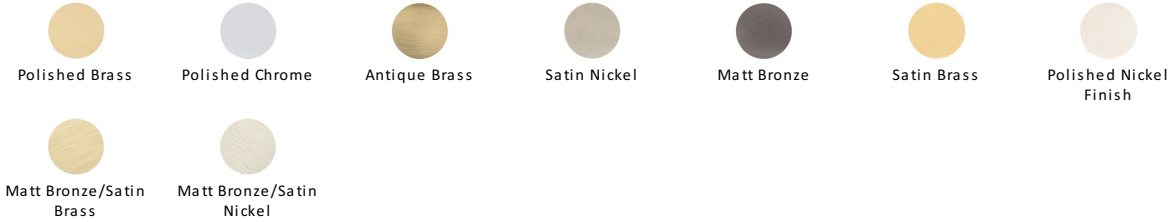

Domed Disc Cabinet Knob with Rose

C3878 38-SB

Heritage Brass Cabinet Knob Domed Disc Design with Rose 38mm Satin Brass finish

Material:
Solid Brass

Finish:
Satin Brass

Available Finishes

Available Sizes

Product Dimensions (All dimensions are in millimeters unless otherwise indicated)

Projection 34 **Maximum Diameter** 38 **Base** 20

About the Finish

Satin Brass

A modern alternative to the traditional polished brass, this attractive brushed texture beautifully mellows and adds warmth to both a traditional and a soft contemporary décor.