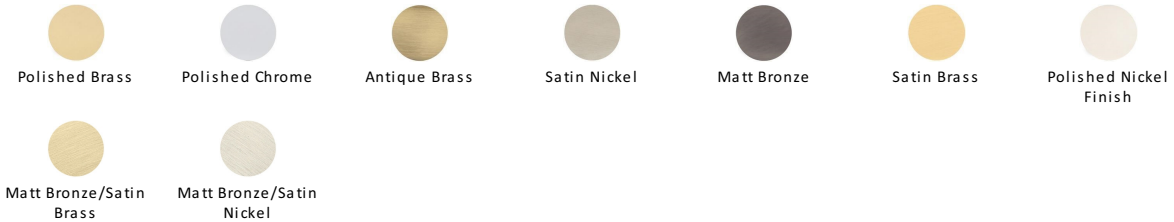

Domed Disc Cabinet Knob with Rose

C3878 38-PNF

Heritage Brass Cabinet Knob Domed Disc Design with Rose 38mm Polished Nickel finish

Material:
Solid Brass

Finish:
Polished Nickel Finish

Available Finishes

Available Sizes

Product Dimensions (All dimensions are in millimeters unless otherwise indicated)

Projection 34 **Maximum Diameter** 38 **Base** 20

About the Finish

Polished Nickel Finish

With its subtle golden hue this is a mellow alternative to polished chrome. The finish is not coated and will oxidise naturally. If not regularly buffed with a soft cloth this finish will subtly change over time by taking on an aged patina.