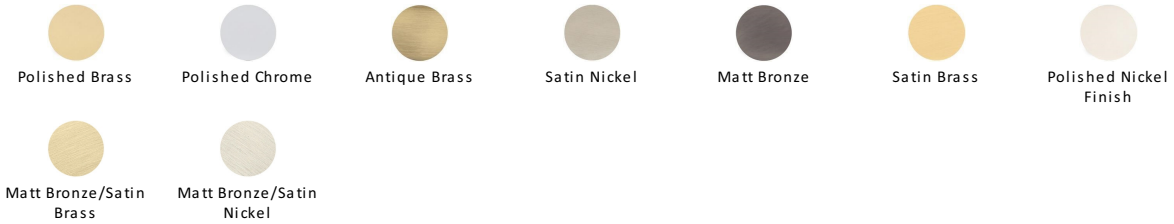

## Domed Disc Cabinet Knob with Rose

C3878 38-PNF

Heritage Brass Cabinet Knob Domed Disc Design with Rose 38mm Polished Nickel finish

**Material:**  
Solid Brass

**Finish:**  
Polished Nickel Finish

### Available Finishes

### Available Sizes

#### Polished Nickel Finish

With its subtle golden hue this is a mellow alternative to polished chrome. The finish is not coated and will oxidise naturally. If not regularly buffed with a soft cloth this finish will subtly change over time by taking on an aged patina.