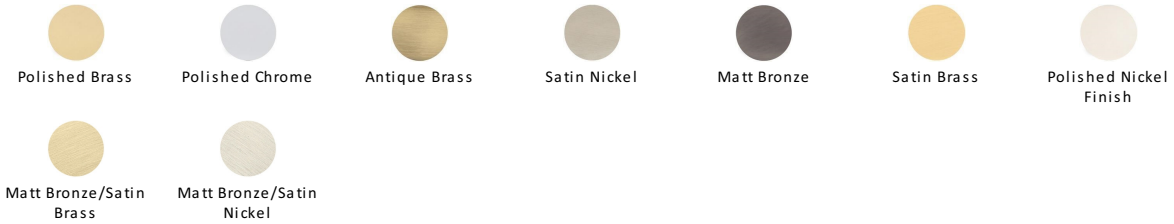

Domed Disc Cabinet Knob with Rose

C3878 38-PC

Heritage Brass Cabinet Knob Domed Disc Design with Rose 38mm Polished Chrome finish

Material:
Solid Brass

Finish:
Polished Chrome

Available Finishes

Available Sizes

Product Dimensions (All dimensions are in millimeters unless otherwise indicated)

Projection 34 **Maximum Diameter** 38 **Base** 20

About the Finish

Polished Chrome

A bold, contemporary finish; low maintenance and easy to clean. The mirror effect reflects light and colour and will complement any colour scheme