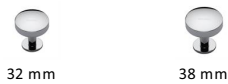

Domed Disc Cabinet Knob with Rose

C3878 38-PC

Heritage Brass Cabinet Knob Domed Disc Design with Rose 38mm Polished Chrome finish

Material:
Solid Brass

Finish:
Polished Chrome

Available Finishes

Available Sizes

Product Dimensions (All dimensions are in millimeters unless otherwise indicated)

Projection 34 **Maximum Diameter** 38 **Base** 20

About the Finish

Polished Chrome

A bold, contemporary finish; low maintenance and easy to clean. The mirror effect reflects light and colour and will complement any colour scheme