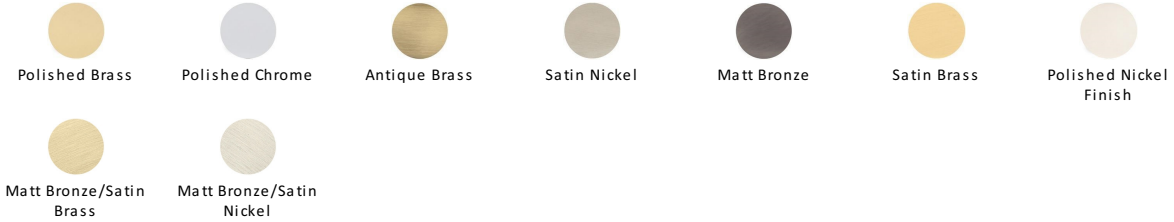

Domed Disc Cabinet Knob with Rose

C3878 38-PC

Heritage Brass Cabinet Knob Domed Disc Design with Rose 38mm Polished Chrome finish

Material:
Solid Brass

Finish:
Polished Chrome

Available Finishes

Available Sizes

Product Dimensions (All dimensions are in millimeters unless otherwise indicated)

Projection 34 **Maximum Diameter** 38 **Base** 20

About the Finish

Polished Chrome

A bold, contemporary finish; low maintenance and easy to clean. The mirror effect reflects light and colour and will complement any colour scheme