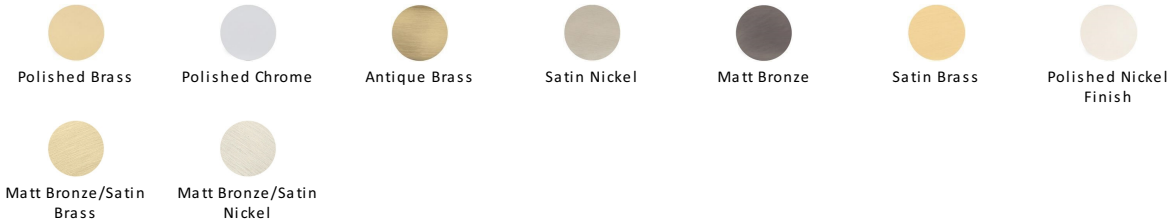

Domed Disc Cabinet Knob with Rose

C3878 38-PB

Heritage Brass Cabinet Knob Domed Disc Design with Rose 38mm Polished Brass finish

Material:
Solid Brass

Finish:
Polished Brass

Available Finishes

Available Sizes

Product Dimensions (All dimensions are in millimeters unless otherwise indicated)

Projection 34 **Maximum Diameter** 38 **Base** 20

About the Finish

Polished Brass

Warm, mellow with a sense of heritage and comfort this highly polished finish is opulent without being flamboyant. Polished Brass coordinates perfectly with traditional décor.