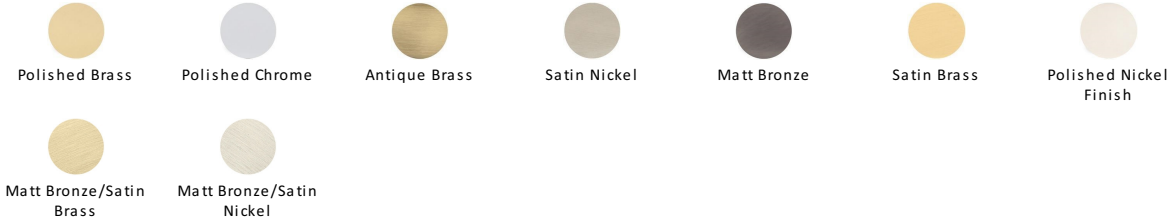

Domed Disc Cabinet Knob with Rose

C3878 38-BSB

Heritage Brass Cabinet Knob Domed Disc Design with Rose 38mm Matt Bronze/Satin Brass finish

Material:
Solid Brass

Finish:
Matt Bronze/Satin Brass

Available Finishes