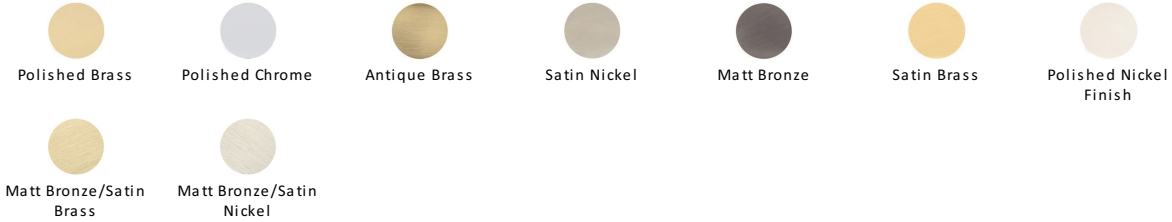

Domed Disc Cabinet Knob with Rose

C3878 38-AT

Heritage Brass Cabinet Knob Domed Disc Design with Rose 38mm Antique Brass finish

Material:
Solid Brass

Finish:
Antique Brass

Available Finishes

Available Sizes

Product Dimensions (All dimensions are in millimeters unless otherwise indicated)

Projection 34 **Maximum Diameter** 38 **Base** 20

About the Finish

Antique Brass

With russet hues and a brass undertone, this variation on brass retains a warm and mellow character but adds age and maturity by highlighting the variance of shades making each piece both alluring and unique.