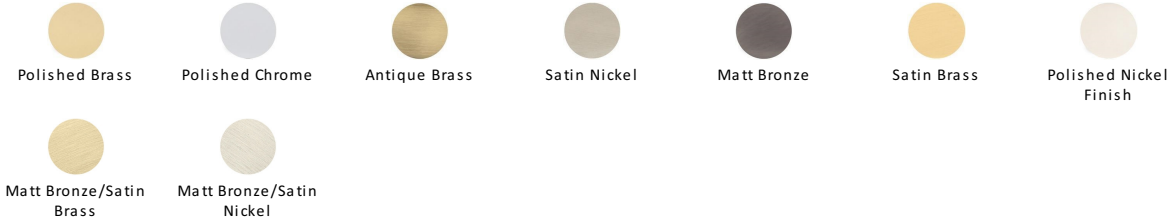

Domed Disc Cabinet Knob with Rose

C3878 38-AT

Heritage Brass Cabinet Knob Domed Disc Design with Rose 38mm Antique Brass finish

Material:
Solid Brass

Finish:
Antique Brass

Available Finishes

Available Sizes

Product Dimensions (All dimensions are in millimeters unless otherwise indicated)

Projection 34 **Maximum Diameter** 38 **Base** 20

About the Finish

Antique Brass

With russet hues and a brass undertone, this variation on brass retains a warm and mellow character but adds age and maturity by highlighting the variance of shades making each piece both alluring and unique.