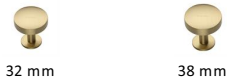

Product Dimensions (All dimensions are in millimeters unless otherwise indicated)

Projection 34   **Maximum Diameter** 32   **Base** 20

About the Finish

Satin Brass

A modern alternative to the traditional polished brass, this attractive brushed texture beautifully mellows and adds warmth to both a traditional and a soft contemporary décor.

Box Contains

- 1 Cabinet Knob
- All fixing screws and fasteners