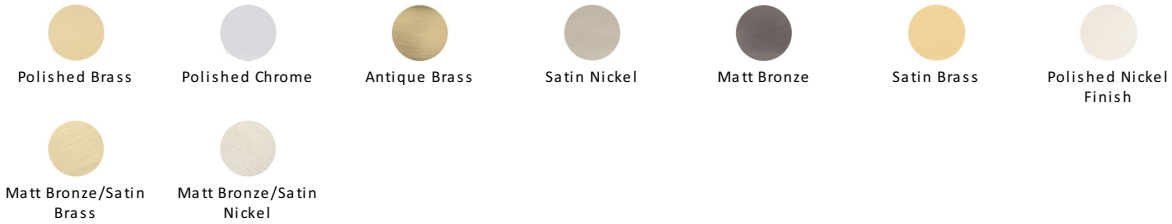

Domed Disc Cabinet Knob with Rose

C3878 32-SB

Heritage Brass Cabinet Knob Domed Disc Design with Rose 32mm Satin Brass finish

Material:
Solid Brass

Finish:
Satin Brass

Available Finishes

Available Sizes

Product Dimensions (All dimensions are in millimeters unless otherwise indicated)

Projection 34 **Maximum Diameter** 32 **Base** 20

About the Finish

Satin Brass

A modern alternative to the traditional polished brass, this attractive brushed texture beautifully mellows and adds warmth to both a traditional and a soft contemporary décor.