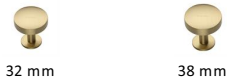

## Domed Disc Cabinet Knob with Rose

C3878 32-SB

Heritage Brass Cabinet Knob Domed Disc Design with Rose 32mm Satin Brass finish

**Material:**  
Solid Brass

**Finish:**  
Satin Brass

### Available Sizes