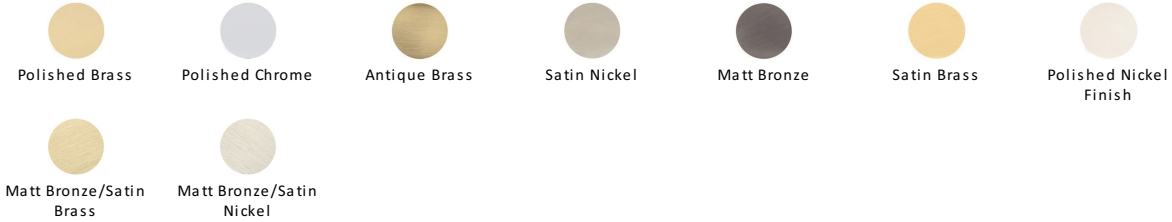

## Domed Disc Cabinet Knob with Rose

C3878 32-PNF

Heritage Brass Cabinet Knob Domed Disc Design with Rose 32mm Polished Nickel finish

**Material:**  
Solid Brass

**Finish:**  
Polished Nickel Finish

### Available Finishes

### Available Sizes

#### Polished Nickel Finish

With its subtle golden hue this is a mellow alternative to polished chrome. The finish is not coated and will oxidise naturally. If not regularly buffed with a soft cloth this finish will subtly change over time by taking on an aged patina.