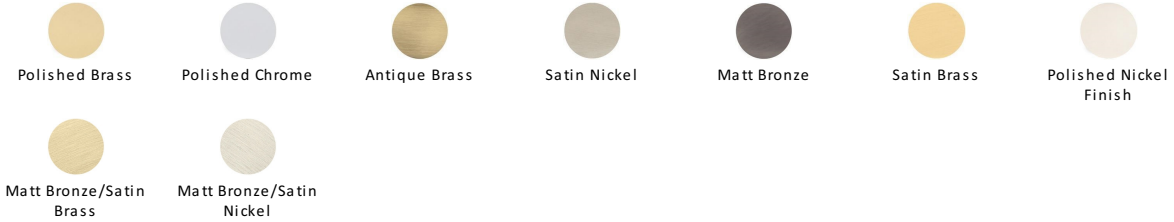

## Domed Disc Cabinet Knob with Rose

C3878 32-PC

Heritage Brass Cabinet Knob Domed Disc Design with Rose 32mm Polished Chrome finish

**Material:**  
Solid Brass

**Finish:**  
Polished Chrome

### Available Finishes

### Available Sizes

#### Polished Chrome

A bold, contemporary finish; low maintenance and easy to clean. The mirror effect reflects light and colour and will complement any colour scheme