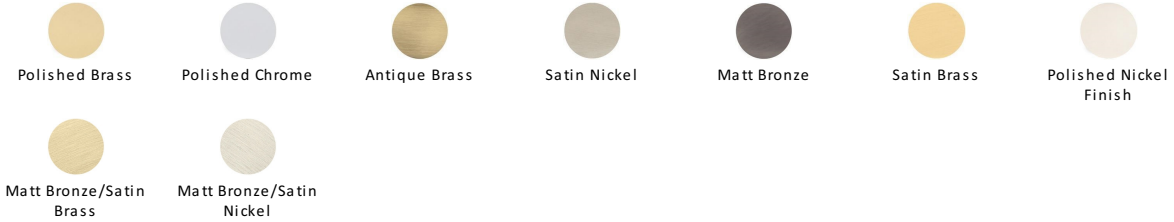

## Domed Disc Cabinet Knob with Rose

C3878 32-PB

Heritage Brass Cabinet Knob Domed Disc Design with Rose 32mm Polished Brass finish

**Material:**  
Solid Brass

**Finish:**  
Polished Brass

### Available Finishes

### Available Sizes