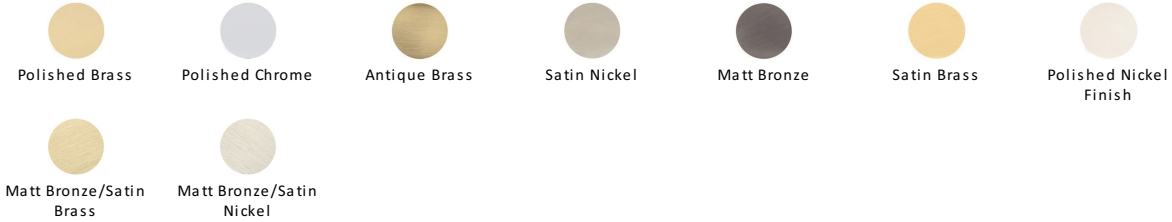

Domed Disc Cabinet Knob with Rose

C3878 32-MB

Heritage Brass Cabinet Knob Domed Disc Design with Rose 32mm Matt Bronze finish

Material:
 Solid Brass

Finish:
 Matt Bronze

Available Finishes

Available Sizes

Product Dimensions (All dimensions are in millimeters unless otherwise indicated)

Projection 34 **Maximum Diameter** 32 **Base** 20

About the Finish

Matt Bronze

An aged finish on brass creating a vintage appearance, yet one that also looks outstanding in contemporary schemes. Over a period of time the bronze colour will lighten along any edges and surfaces that are frequently touched and create a naturally aged appearance highlighting frequently touched areas and exposing the brass below.