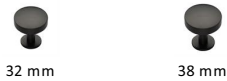

Domed Disc Cabinet Knob with Rose

C3878 32-MB

Heritage Brass Cabinet Knob Domed Disc Design with Rose 32mm Matt Bronze finish

Material:
 Solid Brass

Finish:
 Matt Bronze

Available Finishes

Available Sizes

Product Dimensions (All dimensions are in millimeters unless otherwise indicated)

Projection 34 **Maximum Diameter** 32 **Base** 20

About the Finish

Matt Bronze

An aged finish on brass creating a vintage appearance, yet one that also looks outstanding in contemporary schemes. Over a period of time the bronze colour will lighten along any edges and surfaces that are frequently touched and create a naturally aged appearance highlighting frequently touched areas and exposing the brass below.