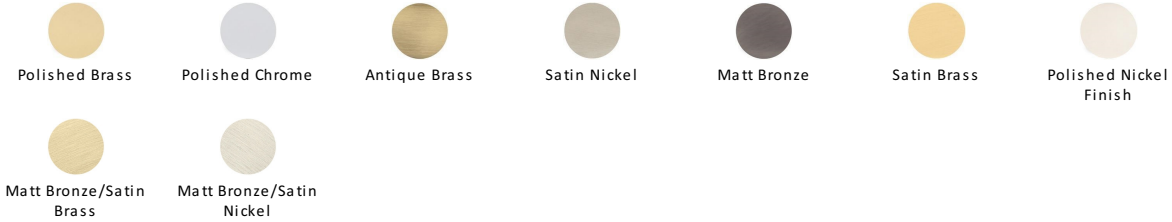

## Domed Disc Cabinet Knob with Rose

C3878 32-BSN

Heritage Brass Cabinet Knob Domed Disc Design with Rose 32mm Matt Bronze/Satin Nickel finish

**Material:**  
Solid Brass

**Finish:**  
Matt Bronze/Satin Nickel

### Available Finishes

### Available Sizes