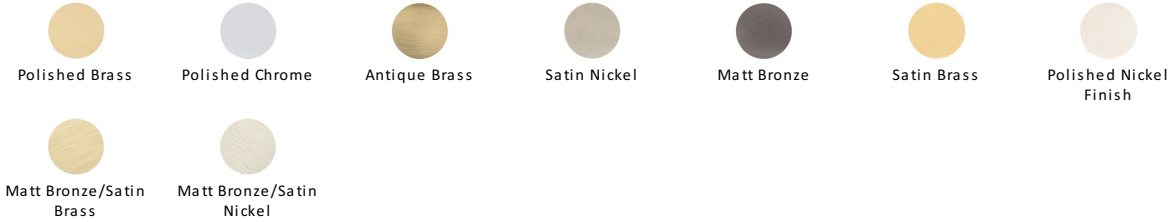

## Domed Disc Cabinet Knob with Rose

C3878 32-BSB

Heritage Brass Cabinet Knob Domed Disc Design with Rose 32mm Matt Bronze/Satin Brass finish

**Material:**  
Solid Brass

**Finish:**  
Matt Bronze/Satin Brass

### Available Finishes

### Available Sizes