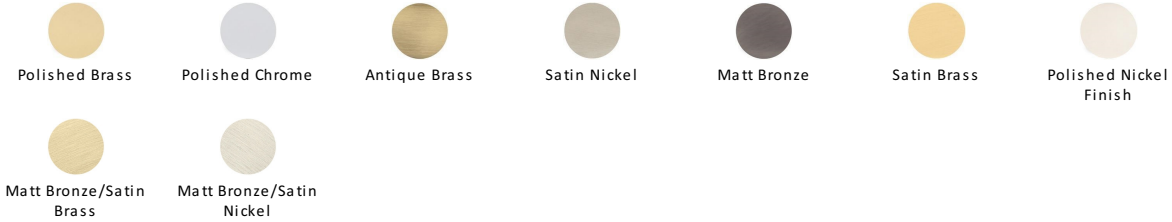

Domed Disc Cabinet Knob with Rose

C3878 32-BSB

Heritage Brass Cabinet Knob Domed Disc Design with Rose 32mm Matt Bronze/Satin Brass finish

Material:
Solid Brass

Finish:
Matt Bronze/Satin Brass

Available Finishes