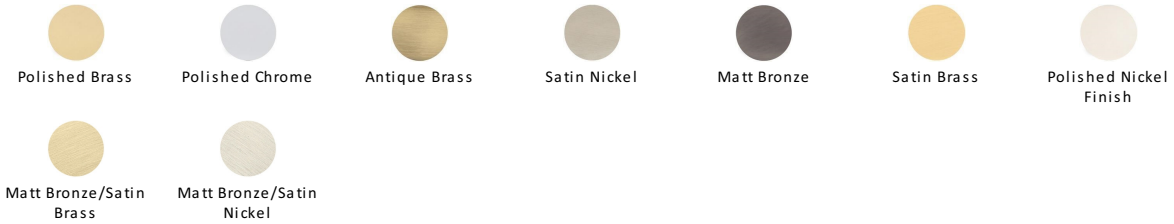

Domed Disc Cabinet Knob with Rose

C3878 32-AT

Heritage Brass Cabinet Knob Domed Disc Design with Rose 32mm Antique Brass finish

Material:
Solid Brass

Finish:
Antique Brass

Available Finishes

Available Sizes

Product Dimensions (All dimensions are in millimeters unless otherwise indicated)

Projection 34 **Maximum Diameter** 32 **Base** 20

About the Finish

Antique Brass

With russet hues and a brass undertone, this variation on brass retains a warm and mellow character but adds age and maturity by highlighting the variance of shades making each piece both alluring and unique.