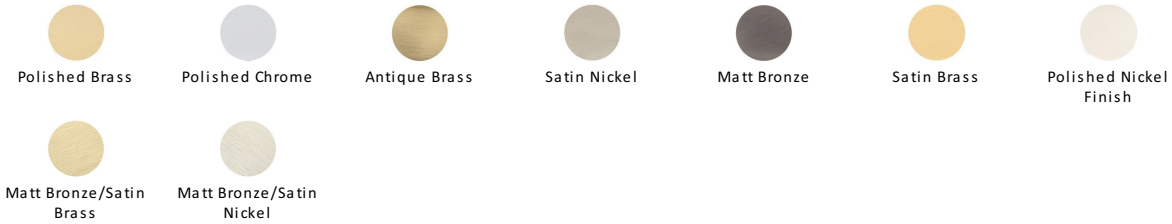

Domed Disc Cabinet Knob with Rose

C3878 32-AT

Heritage Brass Cabinet Knob Domed Disc Design with Rose 32mm Antique Brass finish

Material:
Solid Brass

Finish:
Antique Brass

Available Finishes

Available Sizes

Product Dimensions (All dimensions are in millimeters unless otherwise indicated)

Projection 34 **Maximum Diameter** 32 **Base** 20

About the Finish

Antique Brass

With russet hues and a brass undertone, this variation on brass retains a warm and mellow character but adds age and maturity by highlighting the variance of shades making each piece both alluring and unique.