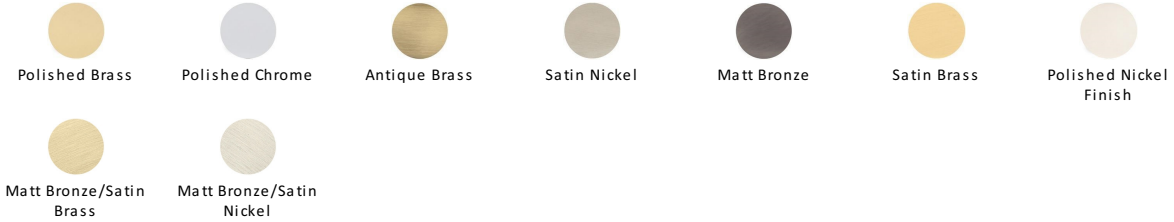

## Round Hammered Cabinet Knob with Rose

C3876 38-PNF

Heritage Brass Cabinet Knob Round Hammered Design with Rose 38mm Polished Nickel finish

**Material:**  
Solid Brass

**Finish:**  
Polished Nickel Finish

### Available Finishes

### Available Sizes

#### Polished Nickel Finish

With its subtle golden hue this is a mellow alternative to polished chrome. The finish is not coated and will oxidise naturally. If not regularly buffed with a soft cloth this finish will subtly change over time by taking on an aged patina.