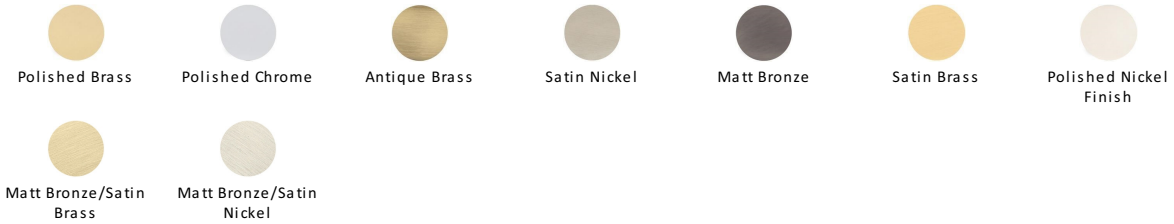

Round Hammered Cabinet Knob with Rose

C3876 38-PNF

Heritage Brass Cabinet Knob Round Hammered Design with Rose 38mm Polished Nickel finish

Material:
Solid Brass

Finish:
Polished Nickel Finish

Available Finishes

Available Sizes

Product Dimensions (All dimensions are in millimeters unless otherwise indicated)

Projection 34 **Maximum Diameter** 38 **Base** 20

About the Finish

Polished Nickel Finish

With its subtle golden hue this is a mellow alternative to polished chrome. The finish is not coated and will oxidise naturally. If not regularly buffed with a soft cloth this finish will subtly change over time by taking on an aged patina.