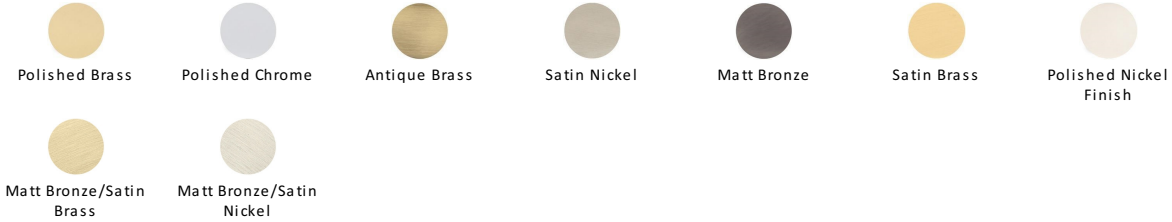

Round Hammered Cabinet Knob with Rose

C3876 38-PC

Heritage Brass Cabinet Knob Round Hammered Design with Rose 38mm Polished Chrome finish

Material:
Solid Brass

Finish:
Polished Chrome

Available Finishes

Available Sizes

Product Dimensions (All dimensions are in millimeters unless otherwise indicated)

Projection 34 **Maximum Diameter** 38 **Base** 20

About the Finish

Polished Chrome

A bold, contemporary finish; low maintenance and easy to clean. The mirror effect reflects light and colour and will complement any colour scheme