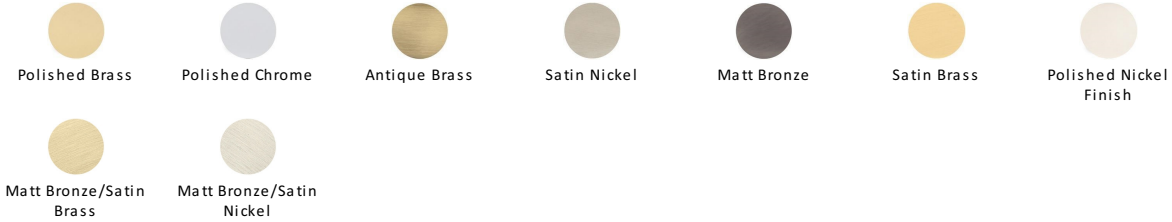

## Round Hammered Cabinet Knob with Rose

C3876 38-PC

Heritage Brass Cabinet Knob Round Hammered Design with Rose 38mm Polished Chrome finish

**Material:**  
Solid Brass

**Finish:**  
Polished Chrome

### Available Finishes

### Available Sizes

#### Polished Chrome

A bold, contemporary finish; low maintenance and easy to clean. The mirror effect reflects light and colour and will complement any colour scheme