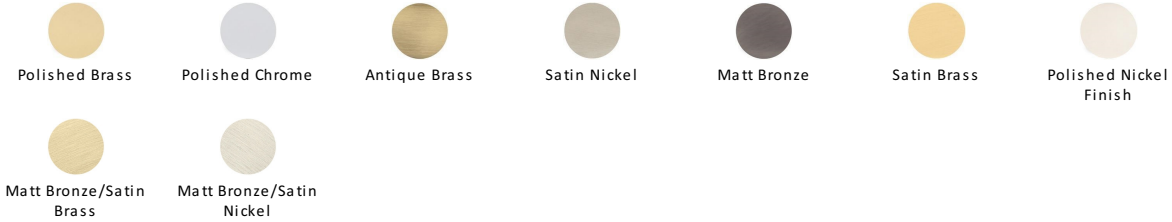

Round Hammered Cabinet Knob with Rose

C3876 38-PB

Heritage Brass Cabinet Knob Round Hammered Design with Rose 38mm Polished Brass finish

Material:
Solid Brass

Finish:
Polished Brass

Available Finishes

Available Sizes

Product Dimensions (All dimensions are in millimeters unless otherwise indicated)

Projection 34 **Maximum Diameter** 38 **Base** 20

About the Finish

Polished Brass

Warm, mellow with a sense of heritage and comfort this highly polished finish is opulent without being flamboyant. Polished Brass coordinates perfectly with traditional décor.