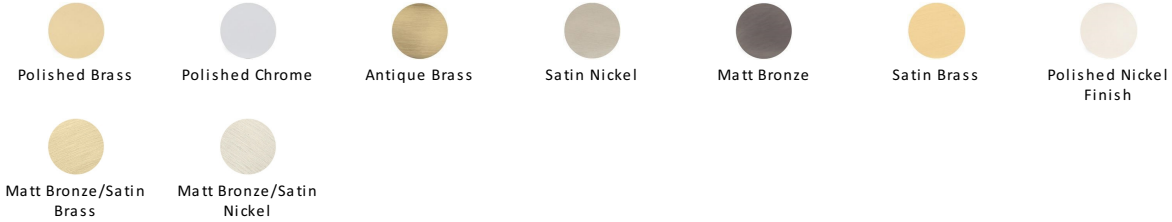

Round Hammered Cabinet Knob with Rose

C3876 38-BSB

Heritage Brass Cabinet Knob Round Hammered Design with Rose 38mm Matt Bronze/Satin Brass finish

Material:
Solid Brass

Finish:
Matt Bronze/Satin Brass

Available Finishes