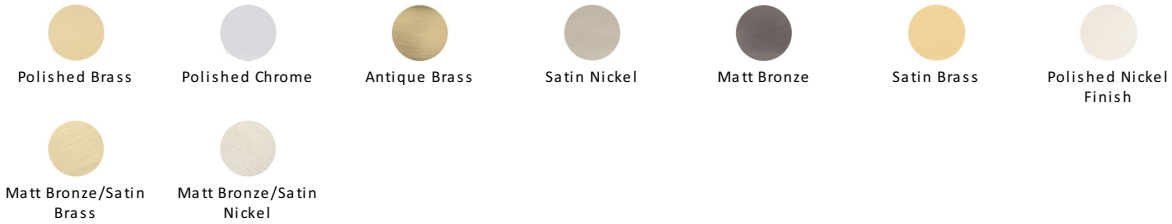

Round Hammered Cabinet Knob with Rose

C3876 38-AT

Heritage Brass Cabinet Knob Round Hammered Design with Rose 38mm Antique Brass finish

Material:
Solid Brass

Finish:
Antique Brass

Available Finishes

Available Sizes

Product Dimensions (All dimensions are in millimeters unless otherwise indicated)

Projection 34 **Maximum Diameter** 38 **Base** 20

About the Finish

Antique Brass

With russet hues and a brass undertone, this variation on brass retains a warm and mellow character but adds age and maturity by highlighting the variance of shades making each piece both alluring and unique.