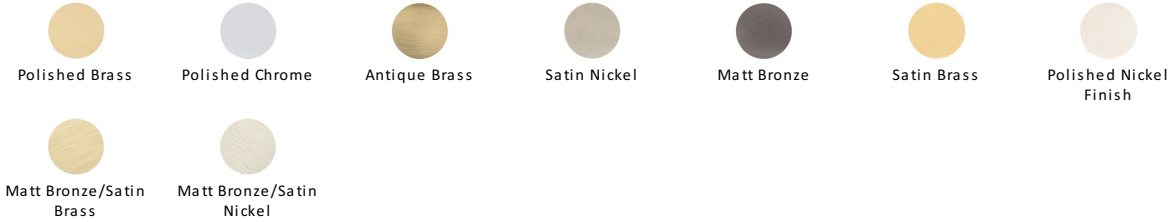

Round Hammered Cabinet Knob with Rose

C3876 32-SN

Heritage Brass Cabinet Knob Round Hammered Design with Rose 32mm Satin Nickel finish

Material:
Solid Brass

Finish:
Satin Nickel

Available Finishes

Available Sizes

Product Dimensions (All dimensions are in millimeters unless otherwise indicated)

Projection 34 **Maximum Diameter** 32 **Base** 20

About the Finish

Satin Nickel

With its honeyed grey tone created by brushed nickel plating on brass, this finish closely matches Stainless Steel but offers a warm and subtle alternative which is popular in traditional and modern décors.