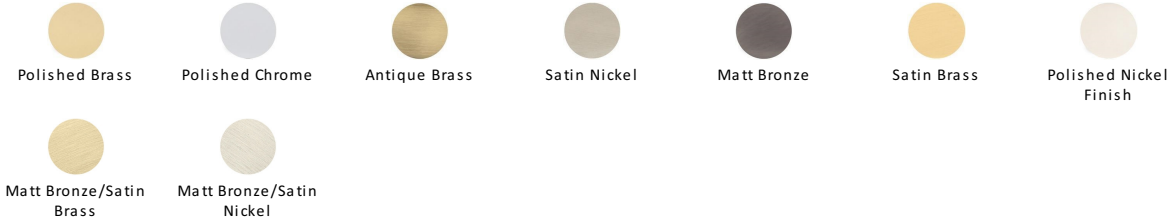

## Round Hammered Cabinet Knob with Rose

C3876 32-SN

Heritage Brass Cabinet Knob Round Hammered Design with Rose 32mm Satin Nickel finish

**Material:**  
Solid Brass

**Finish:**  
Satin Nickel

### Available Finishes

### Available Sizes

#### Satin Nickel

With its honeyed grey tone created by brushed nickel plating on brass, this finish closely matches Stainless Steel but offers a warm and subtle alternative which is popular in traditional and modern décors.