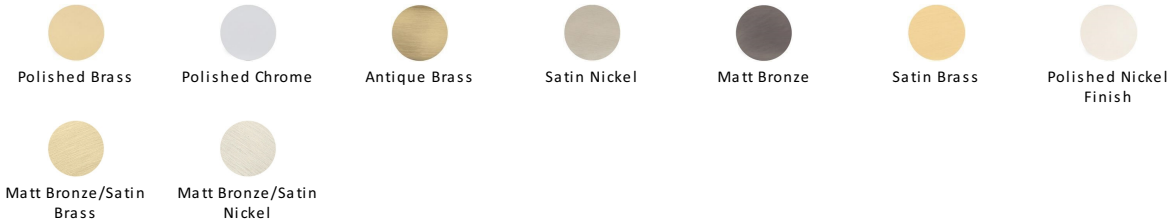

## Round Hammered Cabinet Knob with Rose

C3876 32-PNF

Heritage Brass Cabinet Knob Round Hammered Design with Rose 32mm Polished Nickel finish

**Material:**  
Solid Brass

**Finish:**  
Polished Nickel Finish

### Available Finishes

### Available Sizes

#### Polished Nickel Finish

With its subtle golden hue this is a mellow alternative to polished chrome. The finish is not coated and will oxidise naturally. If not regularly buffed with a soft cloth this finish will subtly change over time by taking on an aged patina.