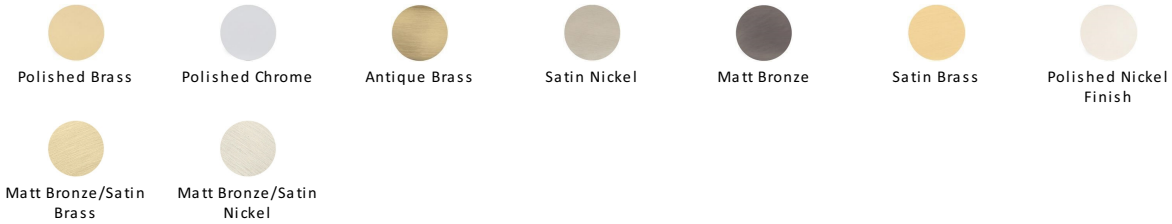

## Round Hammered Cabinet Knob with Rose

C3876 32-PC

Heritage Brass Cabinet Knob Round Hammered Design with Rose 32mm Polished Chrome finish

**Material:**  
Solid Brass

**Finish:**  
Polished Chrome

### Available Finishes

### Available Sizes

#### Polished Chrome

A bold, contemporary finish; low maintenance and easy to clean. The mirror effect reflects light and colour and will complement any colour scheme