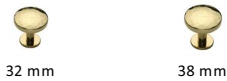

Round Hammered Cabinet Knob with Rose

C3876 32-PB

Heritage Brass Cabinet Knob Round Hammered Design with Rose 32mm Polished Brass finish

Material:
Solid Brass

Finish:
Polished Brass

Available Finishes

Available Sizes

Product Dimensions (All dimensions are in millimeters unless otherwise indicated)

Projection 34 **Maximum Diameter** 32 **Base** 20

About the Finish

Polished Brass

Warm, mellow with a sense of heritage and comfort this highly polished finish is opulent without being flamboyant. Polished Brass coordinates perfectly with traditional décor.