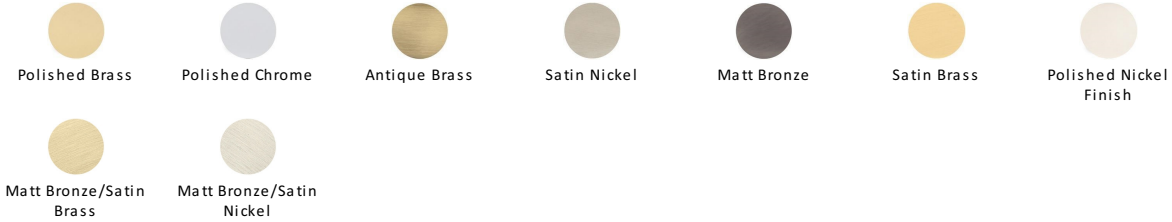

Round Hammered Cabinet Knob with Rose

C3876 32-PB

Heritage Brass Cabinet Knob Round Hammered Design with Rose 32mm Polished Brass finish

Material:
Solid Brass

Finish:
Polished Brass

Available Finishes

Available Sizes

Product Dimensions (All dimensions are in millimeters unless otherwise indicated)

Projection 34 **Maximum Diameter** 32 **Base** 20

About the Finish

Polished Brass

Warm, mellow with a sense of heritage and comfort this highly polished finish is opulent without being flamboyant. Polished Brass coordinates perfectly with traditional décor.