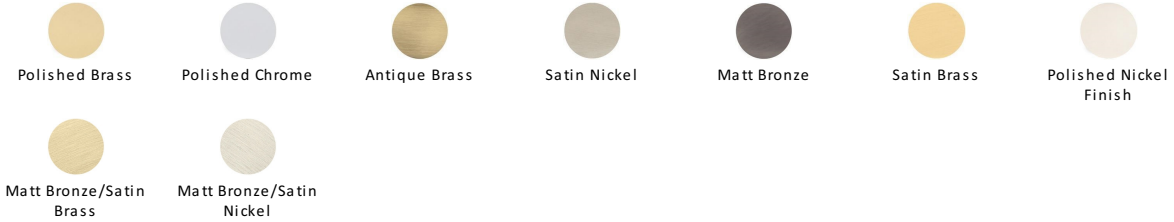

## Round Hammered Cabinet Knob with Rose

C3876 32-PB

Heritage Brass Cabinet Knob Round Hammered Design with Rose 32mm Polished Brass finish

**Material:**  
Solid Brass

**Finish:**  
Polished Brass

### Available Finishes

### Available Sizes