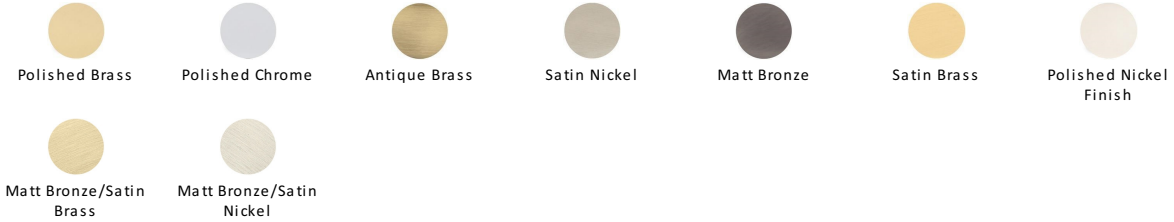

Round Hammered Cabinet Knob with Rose

C3876 32-BSB

Heritage Brass Cabinet Knob Round Hammered Design with Rose 32mm Matt Bronze/Satin Brass finish

Material:
Solid Brass

Finish:
Matt Bronze/Satin Brass

Available Finishes