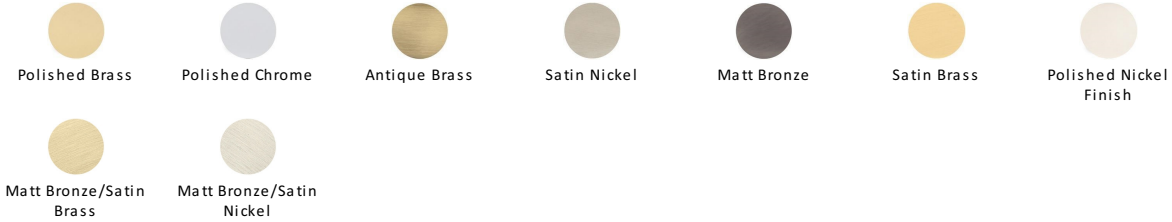

Round Hammered Cabinet Knob with Rose

C3876 32-AT

Heritage Brass Cabinet Knob Round Hammered Design with Rose 32mm Antique Brass finish

Material:
Solid Brass

Finish:
Antique Brass

Available Finishes

Available Sizes

Product Dimensions (All dimensions are in millimeters unless otherwise indicated)

Projection 34 **Maximum Diameter** 32 **Base** 20

About the Finish

Antique Brass

With russet hues and a brass undertone, this variation on brass retains a warm and mellow character but adds age and maturity by highlighting the variance of shades making each piece both alluring and unique.