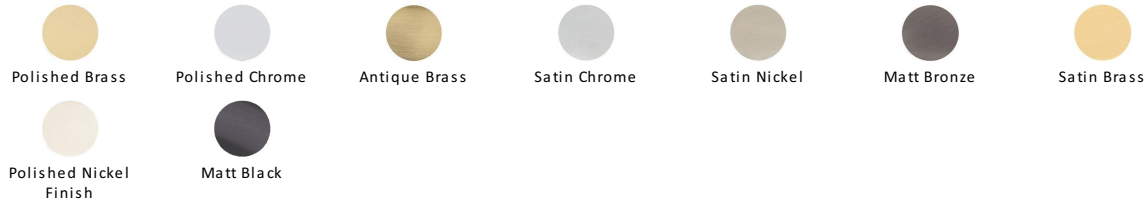

## Bridge Cabinet Pull Handle

C3684 96-MB

Heritage Brass Cabinet Pull Bridge Design 96mm CTC Matt Bronze Finish

**Material:**  
Solid Brass**Finish:**  
Matt Bronze

### Available Finishes

#### Matt Bronze

An aged finish on brass creating a vintage appearance, yet one that also looks outstanding in contemporary schemes. Over a period of time the bronze colour will lighten along any edges and surfaces that are frequently touched and create a naturally aged appearance highlighting frequently touched areas and exposing the brass below.