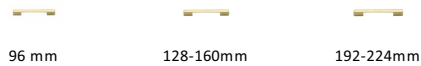

## Bridge Cabinet Pull Handle

C3684 192&224PB

Heritage Brass Cabinet Pull Bridge Design 192&224mm CTC Polished Brass Finish

**Material:**  
Solid Brass

**Finish:**  
Polished Brass

### Available Sizes

### Product Dimensions (All dimensions are in millimeters unless otherwise indicated)

<b>Length</b>	241	<b>Width</b>	15	<b>Dual CTC</b>	192/224	<b>Projection</b>	24
<b>Base</b>	38 x 7						