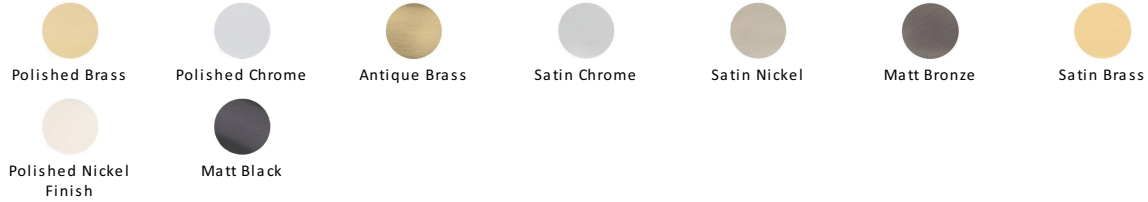

Bridge Cabinet Pull Handle

C3684 192&224PB

Heritage Brass Cabinet Pull Bridge Design 192&224mm CTC Polished Brass Finish

Material:
Solid Brass

Finish:
Polished Brass

Available Finishes

Available Sizes

Product Dimensions (All dimensions are in millimeters unless otherwise indicated)

Length	241	Width	15	Dual CTC	192/224	Projection	24
Base	38 x 7						

About the Finish

Polished Brass

Warm, mellow with a sense of heritage and comfort this highly polished finish is opulent without being flamboyant. Polished Brass coordinates perfectly with traditional décor.