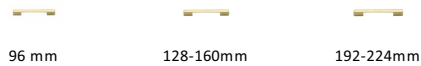

Bridge Cabinet Pull Handle

C3684 128&160PB

Heritage Brass Cabinet Pull Bridge Design 128&160mm CTC Polished Brass Finish

Material:
Solid Brass

Finish:
Polished Brass

Available Finishes

Available Sizes

Product Dimensions (All dimensions are in millimeters unless otherwise indicated)

Length	190	Width	15	Dual CTC	128/160	Projection	24
Base	38 x 7						

About the Finish

Polished Brass

Warm, mellow with a sense of heritage and comfort this highly polished finish is opulent without being flamboyant. Polished Brass coordinates perfectly with traditional décor.