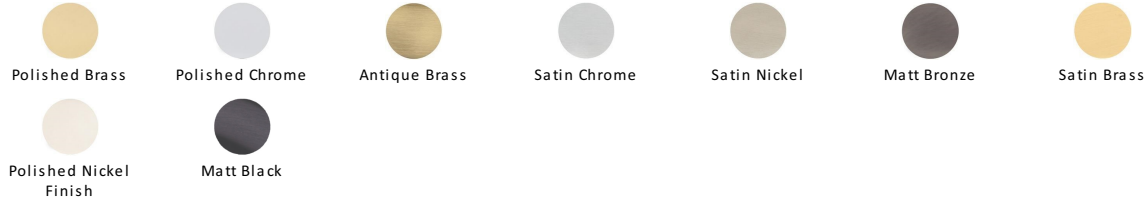

T-Bar Raindrop Cabinet Pull Handle

C3570 256-SC

Heritage Brass Cabinet Pull T-Bar Raindrop Design 256mm CTC Satin Chrome Finish

Material:
Solid Brass

Finish:
Satin Chrome

Available Finishes

Available Sizes

Product Dimensions (All dimensions are in millimeters unless otherwise indicated)

Length	313	CTC	256	Projection	36	Base	8
---------------	-----	------------	-----	-------------------	----	-------------	---

About the Finish

Satin Chrome

The brush marks of satin chrome will appeal to those who favour an industrial yet contemporary chrome finish. Satin Chrome Finish is also less prone to finger marks than polished chrome.