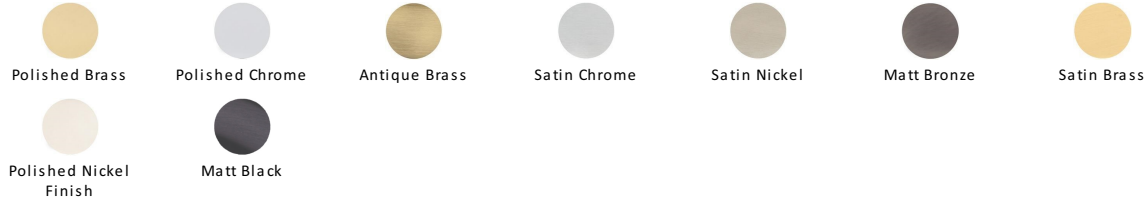

## T-Bar Raindrop Cabinet Pull Handle

C3570 256-AT

Heritage Brass Cabinet Pull T-Bar Raindrop Design 256mm CTC Antique Brass Finish

**Material:**  
Solid Brass

**Finish:**  
Antique Brass

### Available Finishes

### Available Sizes