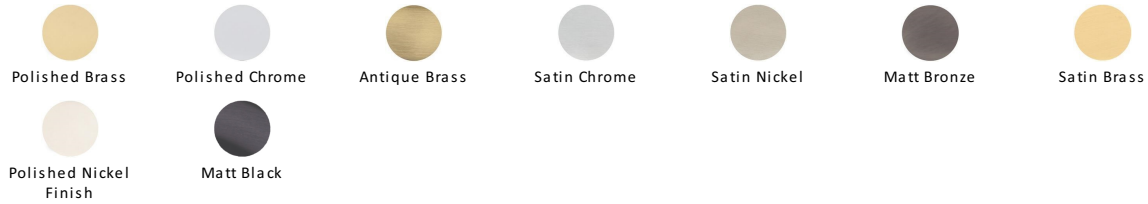

T-Bar Raindrop Cabinet Pull Handle

C3570 192-PNF

Heritage Brass Cabinet Pull T-Bar Raindrop Design 192mm CTC Polished Nickel Finish

Material:

Solid Brass

Finish:

Polished Nickel Finish

Available Finishes

About the Finish

Polished Nickel Finish

With its subtle golden hue this is a mellow alternative to polished chrome. The finish is not coated and will oxidise naturally. If not regularly buffed with a soft cloth this finish will subtly change over time by taking on an aged patina.