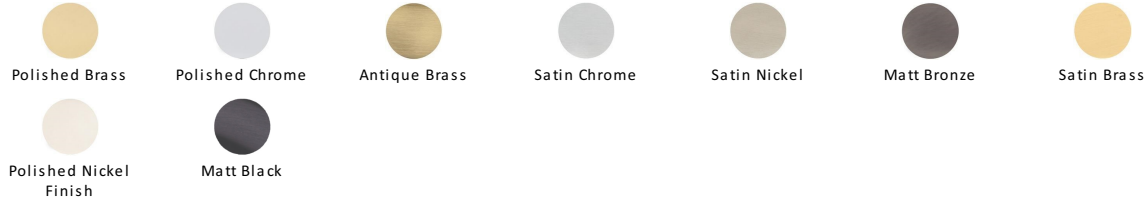

T-Bar Raindrop Cabinet Pull Handle

C3570 192-MB

Heritage Brass Cabinet Pull T-Bar Raindrop Design 192mm CTC Matt Bronze Finish

Material:
Solid Brass

Finish:
Matt Bronze

Available Finishes

Available Sizes

Product Dimensions (All dimensions are in millimeters unless otherwise indicated)

Length	249	CTC	192	Projection	36	Base	8
---------------	-----	------------	-----	-------------------	----	-------------	---

About the Finish

Matt Bronze

An aged finish on brass creating a vintage appearance, yet one that also looks outstanding in contemporary schemes. Over a period of time the bronze colour will lighten along any edges and surfaces that are frequently touched and create a naturally aged appearance highlighting frequently touched areas and exposing the brass below.