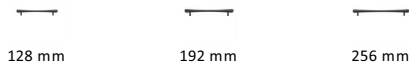

T-Bar Raindrop Cabinet Pull Handle

C3570 192-MB

Heritage Brass Cabinet Pull T-Bar Raindrop Design 192mm CTC Matt Bronze Finish

Material:
Solid Brass

Finish:
Matt Bronze

Available Finishes

Available Sizes

Product Dimensions (All dimensions are in millimeters unless otherwise indicated)

Length	249	CTC	192	Projection	36	Base	8
---------------	-----	------------	-----	-------------------	----	-------------	---

About the Finish

Matt Bronze

An aged finish on brass creating a vintage appearance, yet one that also looks outstanding in contemporary schemes. Over a period of time the bronze colour will lighten along any edges and surfaces that are frequently touched and create a naturally aged appearance highlighting frequently touched areas and exposing the brass below.