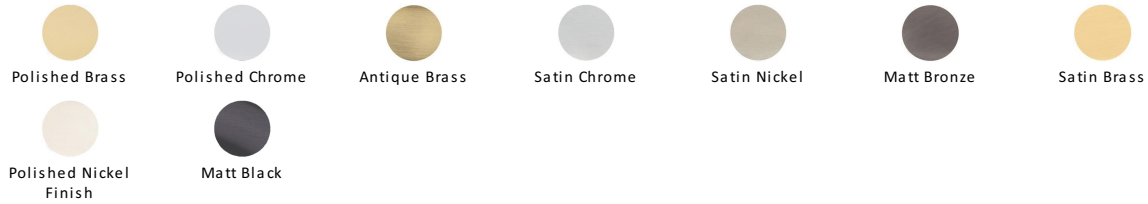

## T-Bar Raindrop Cabinet Pull Handle

C3570 128-PNF

Heritage Brass Cabinet Pull T-Bar Raindrop Design 128mm CTC Polished Nickel Finish

**Material:**

Solid Brass

**Finish:**

Polished Nickel Finish

### Available Finishes

### Available Sizes

### About the Finish

**Polished Nickel Finish**

With its subtle golden hue this is a mellow alternative to polished chrome. The finish is not coated and will oxidise naturally. If not regularly buffed with a soft cloth this finish will subtly change over time by taking on an aged patina.