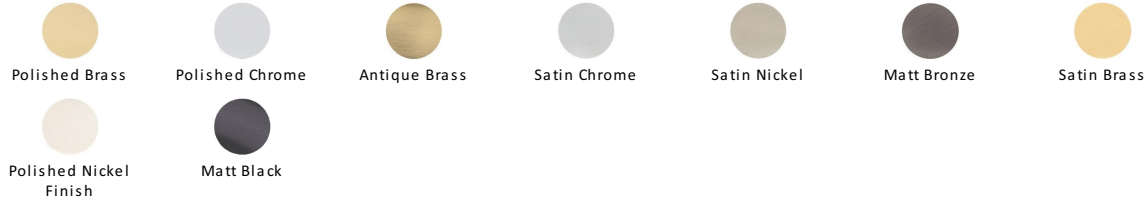

T-Bar Raindrop Cabinet Pull Handle

C3570 128-PC

Heritage Brass Cabinet Pull T-Bar Raindrop Design 128mm CTC Polished Chrome Finish

Material:
Solid Brass

Finish:
Polished Chrome

Available Finishes

Available Sizes

About the Finish

Polished Chrome

A bold, contemporary finish; low maintenance and easy to clean. The mirror effect reflects light and colour and will complement any colour scheme

Useful Information

- If replacing an existing Cabinet Pull it may be simpler to install if you select a pull which matches the existing centre to centre of the screw holes