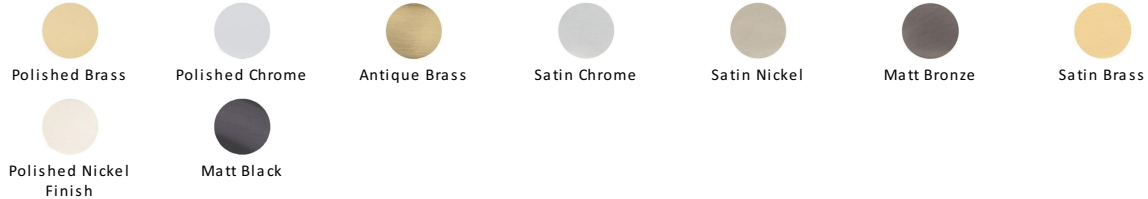

T-Bar Raindrop Cabinet Pull Handle

C3570 128-MB

Heritage Brass Cabinet Pull T-Bar Raindrop Design 128mm CTC Matt Bronze Finish

Material:
Solid Brass

Finish:
Matt Bronze

Available Finishes

Available Sizes

Product Dimensions (All dimensions are in millimeters unless otherwise indicated)

Length	185	CTC	128	Projection	35	Base	8
--------	-----	-----	-----	------------	----	------	---

About the Finish

Matt Bronze

An aged finish on brass creating a vintage appearance, yet one that also looks outstanding in contemporary schemes. Over a period of time the bronze colour will lighten along any edges and surfaces that are frequently touched and create a naturally aged appearance highlighting frequently touched areas and exposing the brass below.